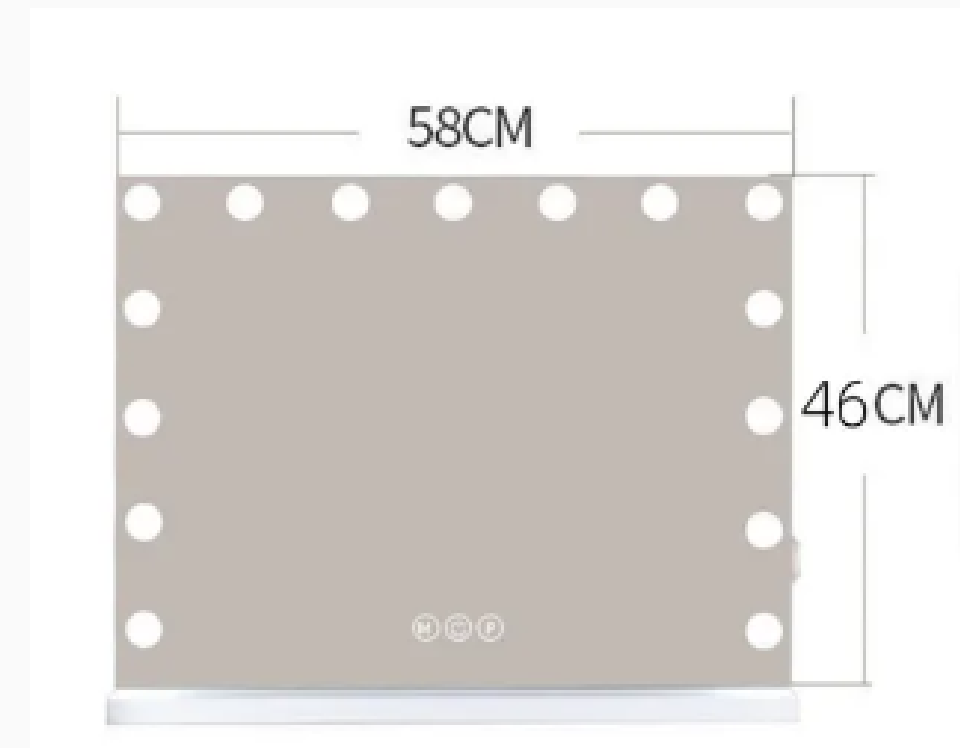

SIZE: 65"L X 22"W

MODEL 5

BLACK

SIZE: 71"L X 30"W

MODEL 6

BLACK / GOLD EXTRA LARGE ARCHED

SIZE: 76"L X 34"W

MODEL 7

CLASSIC BLACK EXTRA LARGE ARCHED

SIZE: 76"L X 34"W

MODEL 8

WALNUT/ NATURAL

SIZE: 65"L X 20"W

MODEL 9

BLACK / GREEN

WITH / WITHOUT LIGHT

SIZE: 68"L X 29"W

**TABLE
&
MAKE UP
&
HAIR SALON MIRROR**

MODEL 1

BLACK HOLLYWOOD

SIZE: 40 CM X 50 CM

MODEL 2

15 / 18 LIGHTS

WITH/ WITHOUT BLUETOOTH

SIZE: 46/60 CM X 58/80 CM

MODEL 3

12 LIGHTS DIMMABLE

WHITE

SIZE: 47.5 CM X 36.5 CM