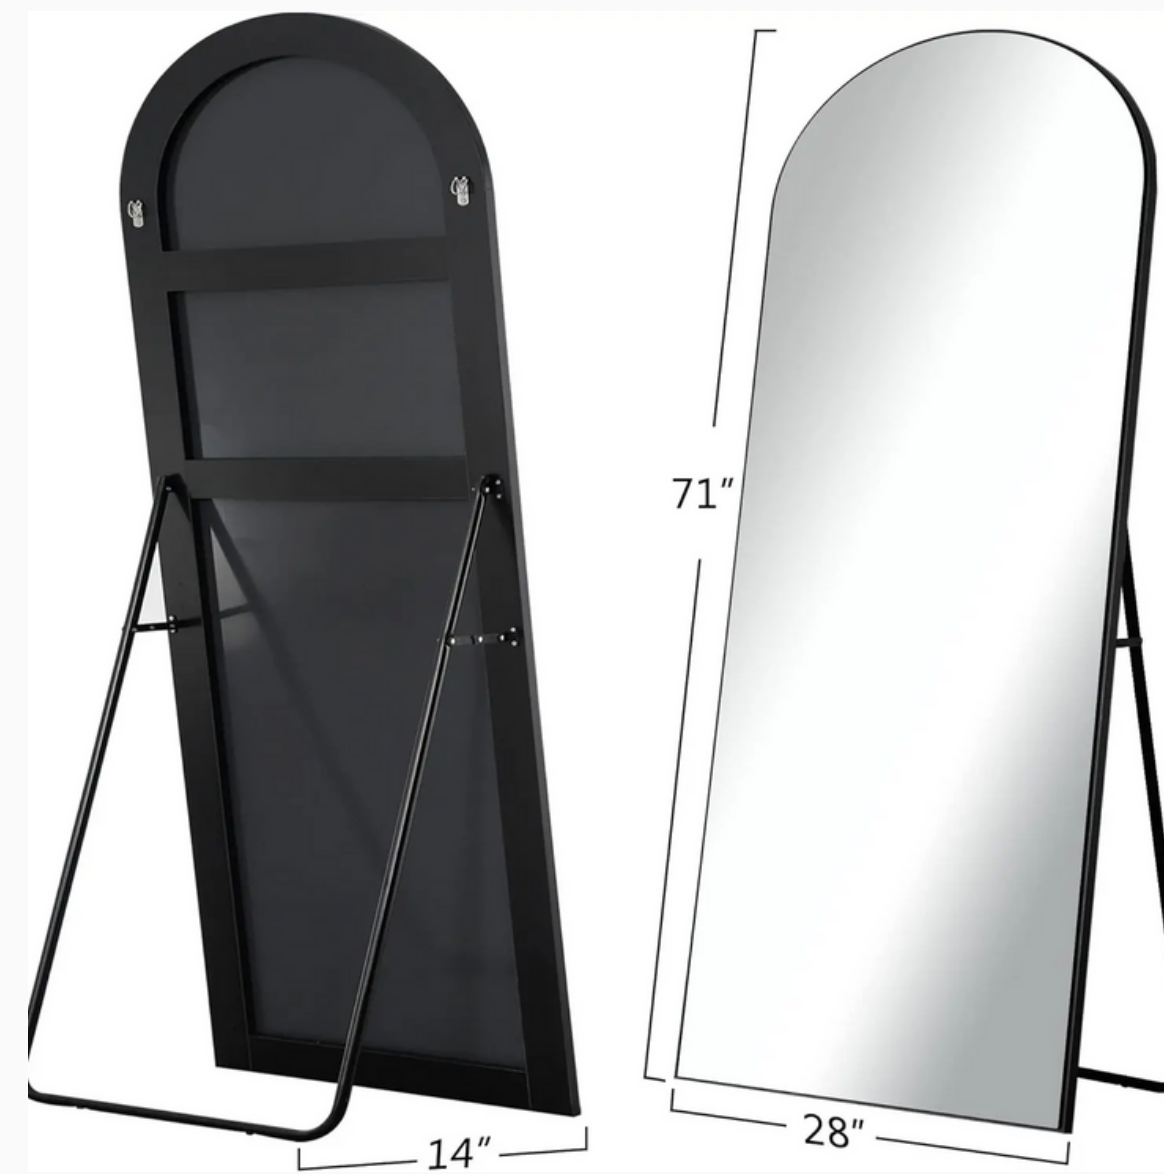

SIZE: 63"L X 16"W

MODEL 3

ROSE GOLD / WHITE

SIZE: 63"L X 22"W

55 cm / 22 inch

160 cm / 63 inch

MODEL 4

SILVER ARCHED

SIZE: 65"L X 22"W

MODEL 5

BLACK

SIZE: 71"L X 30"W

MODEL 6

BLACK / GOLD EXTRA LARGE ARCHED

SIZE: 76"L X 34"W

MODEL 7

CLASSIC BLACK EXTRA LARGE ARCHED

SIZE: 76"L X 34"W

MODEL 8

WALNUT/ NATURAL

SIZE: 65"L X 20"W

MODEL 9

BLACK / GREEN

WITH / WITHOUT LIGHT

SIZE: 46/60 CM X 58/80 CM

MODEL 3

12 LIGHTS DIMMABLE

WHITE

SIZE: 47.5 CM X 36.5 CM