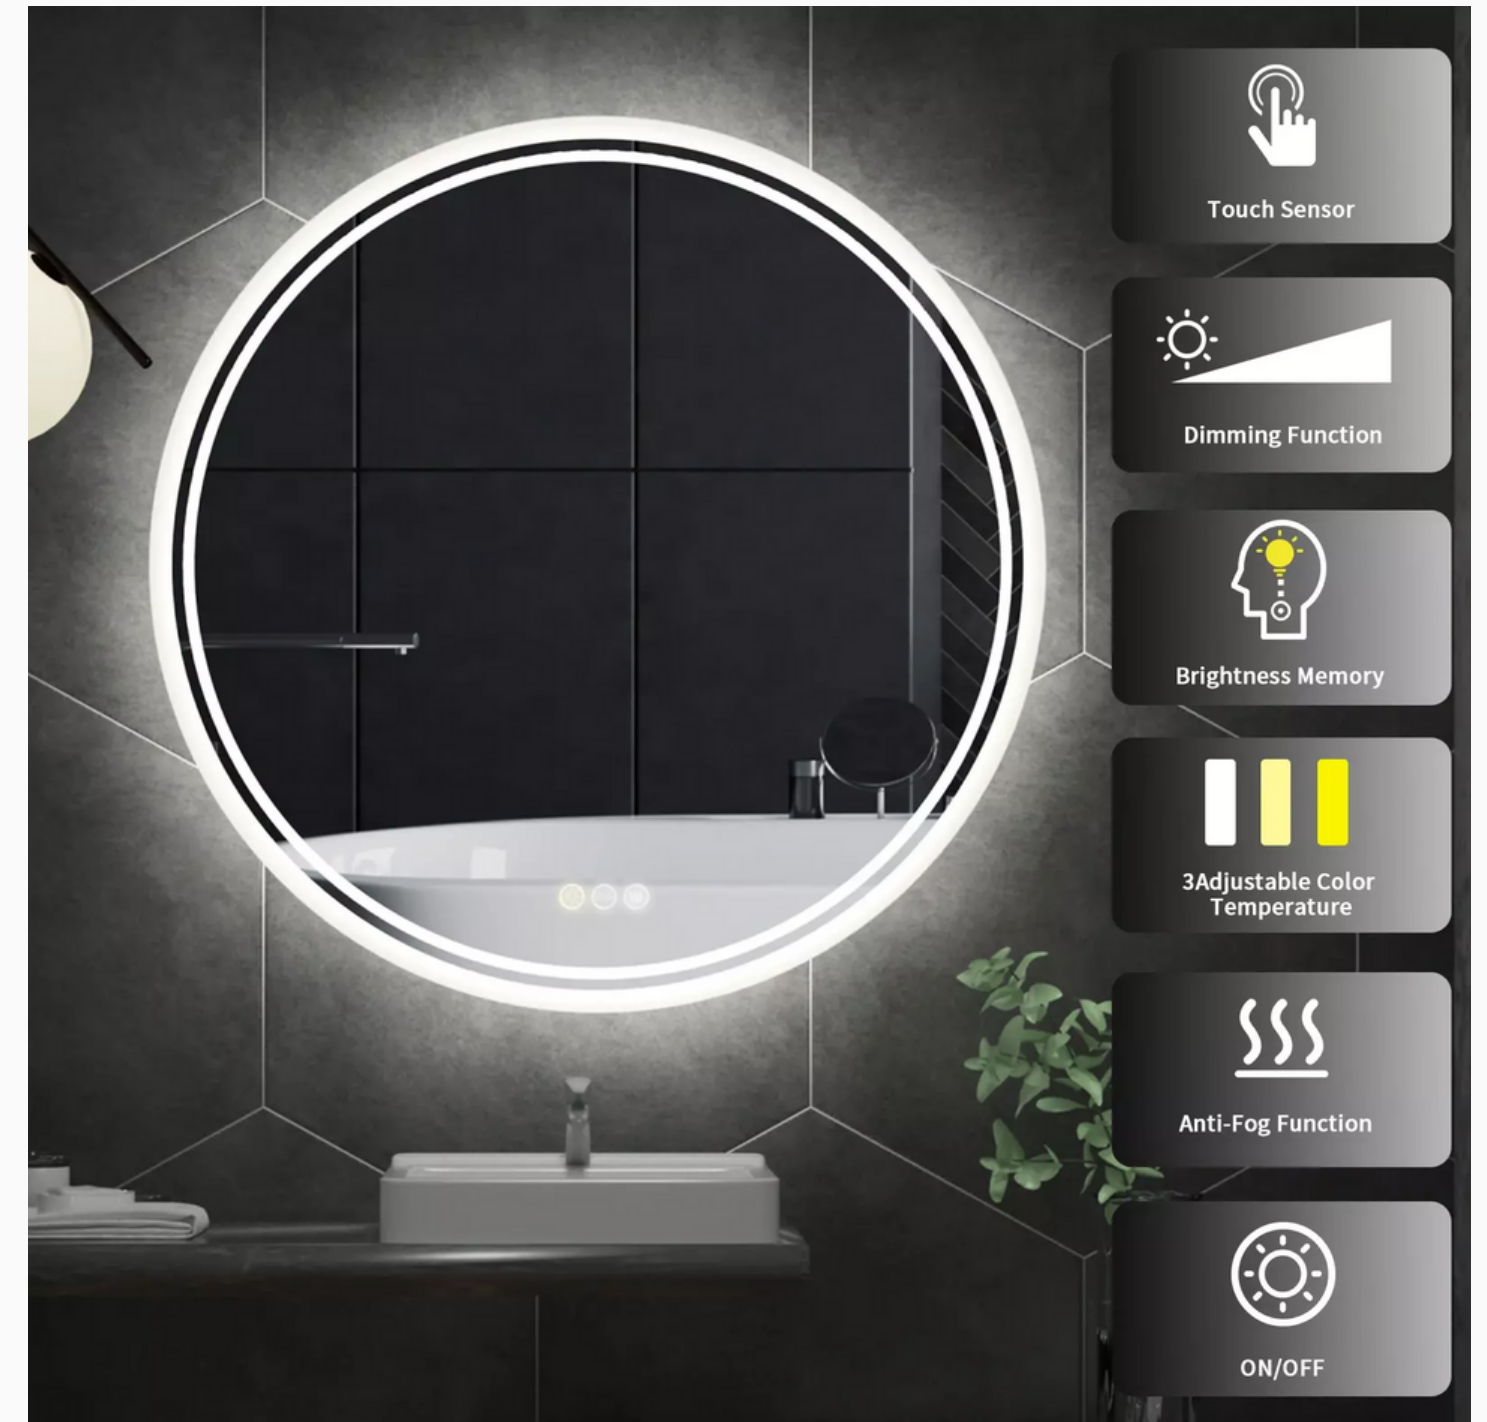

SHOW ROOM 2024

WALL MIRRORS

TIMELESS ROUND MIRROR 50695

SIZE: 60 CM

LIGHTING COLORS: COOL WHITE, WARM, NATURAL WHITE

FEATURES: TOUCH SENSOR, ANTI-FOG, WATERPROOF

ROUND DOUBLE LED CIRCLE MIRROR 17593

SIZE: 60 CM

FRAME COLOR: BLACK, GOLD

ADJUST BRIGHTNESS LEVELS AND LIGHTING COLORS

FEATURES: TOUCH SENSOR, ANTI-FOG, WATERPROOF

CLASSIC LED OVAL 52779

SIZE: 120X60CM / 80X50CM

3 LIGHTING COLORS (COOL WHITE, WARM, NATURAL WHITE)

FEATURES: TOUCH SENSOR, ANTI-FOG, WATERPROOF

DOUBLE LED OVAL EGG 50692

SIZE: 50 X 70 CM / 60 X 80 CM

LIGHTING COLORS WITH MEMORY FUNCTION: THE LIGHTING COLOR WILL BE THE SAME AS THE LAST ONE YOU TURNED OFF : COOL WHITE, WARM, NATURAL WHITE