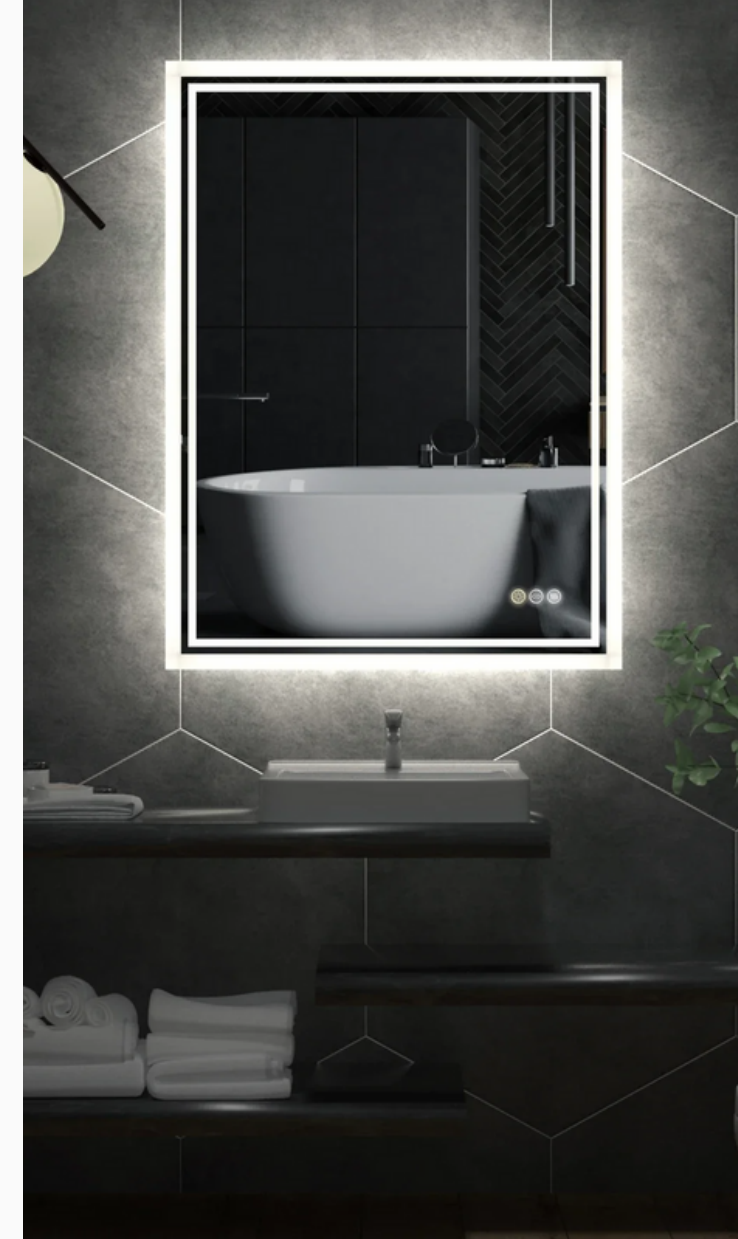

FEATURES: TOUCH SENSOR, ANTI-FOG, WATERPROOF

DOUBLE LED OVAL EGG 50692

SIZE: 50 X 70 CM / 60 X 80 CM

LIGHTING COLORS WITH MEMORY FUNCTION: THE LIGHTING COLOR WILL BE THE SAME AS THE LAST ONE YOU TURNED OFF : COOL WHITE, WARM, NATURAL WHITE

FEATURES: TOUCH SENSOR, ANTI-FOG, WATERPROOF

CLASSIC SQUARE 51993

SIZE: 80 CM

LIGHTING COLORS WITH MEMORY FUNCTION: THE LIGHTING COLOR WILL BE THE SAME AS THE LAST ONE YOU TURNED OFF : COOL WHITE, WARM, NATURAL WHITE

FEATURES: TOUCH SENSOR, ANTI-FOG, WATERPROOF

CLASSIC RECTANGLE 51993

SIZE: 50 X 100 CM

3 LIGHTING COLORS (COOL WHITE, WARM, NATURAL WHITE)

FEATURES: TOUCH SENSOR, ANTI-FOG, WATERPROOF

MODERN RECTANGLE MIRROR 51964

SIZE: 51 X 71CM / 71 X 91CM

3 TOUCH BUTTONS: CONTROL THE BRIGHTNESS, SWITCH
3 LIGHTING COLORS

FEATURES: TOUCH SENSOR, ANTI-FOG, WATERPROOF

RECTANGLE & SQUARE RGB BACKLIT AND FRONT-LIGHTED 52314

SIZE: 60 X 80 CM / 80 CM / 105 X 50 CM