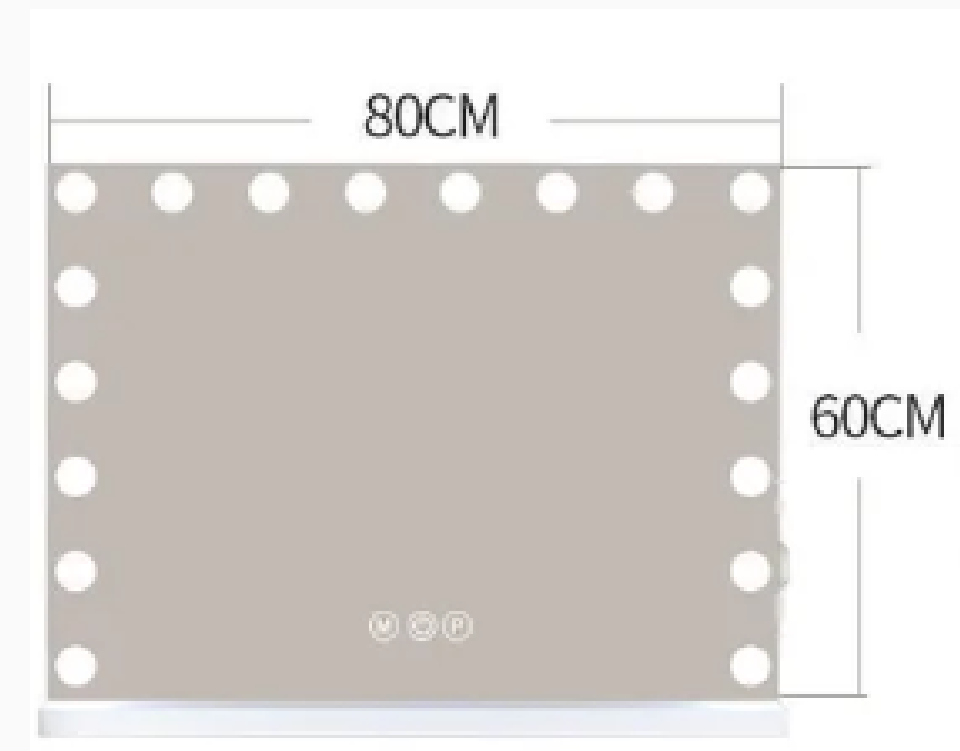

CLASSIC BLACK EXTRA LARGE ARCHED

SIZE: 76"L X 34"W

MODEL 8

WALNUT/ NATURAL

SIZE: 65"L X 20"W

MODEL 9

BLACK / GREEN

WITH / WITHOUT LIGHT

SIZE: 63"L X 19.6"W

MODEL 10

VELVET WAVE BLACK/ WHITE / BLUE / PINK/ GREEN

SIZE: 160 CM X 60 CM

MODEL 11
BLACK JAPANDI

SIZE: 165 CM HIGHT

MODEL 12 VINTAGE ARCHED

GOLD

SIZE: 68"L X 29"W

**TABLE
&
MAKE UP
&
HAIR SALON MIRROR**

MODEL 1

BLACK HOLLYWOOD

SIZE: 40 CM X 50 CM

MODEL 2

15 / 18 LIGHTS

WITH/ WITHOUT BLUETOOTH

SIZE: 46/60 CM X 58/80 CM

MODEL 3

12 LIGHTS DIMMABLE

WHITE

SIZE: 47.5 CM X 36.5 CM