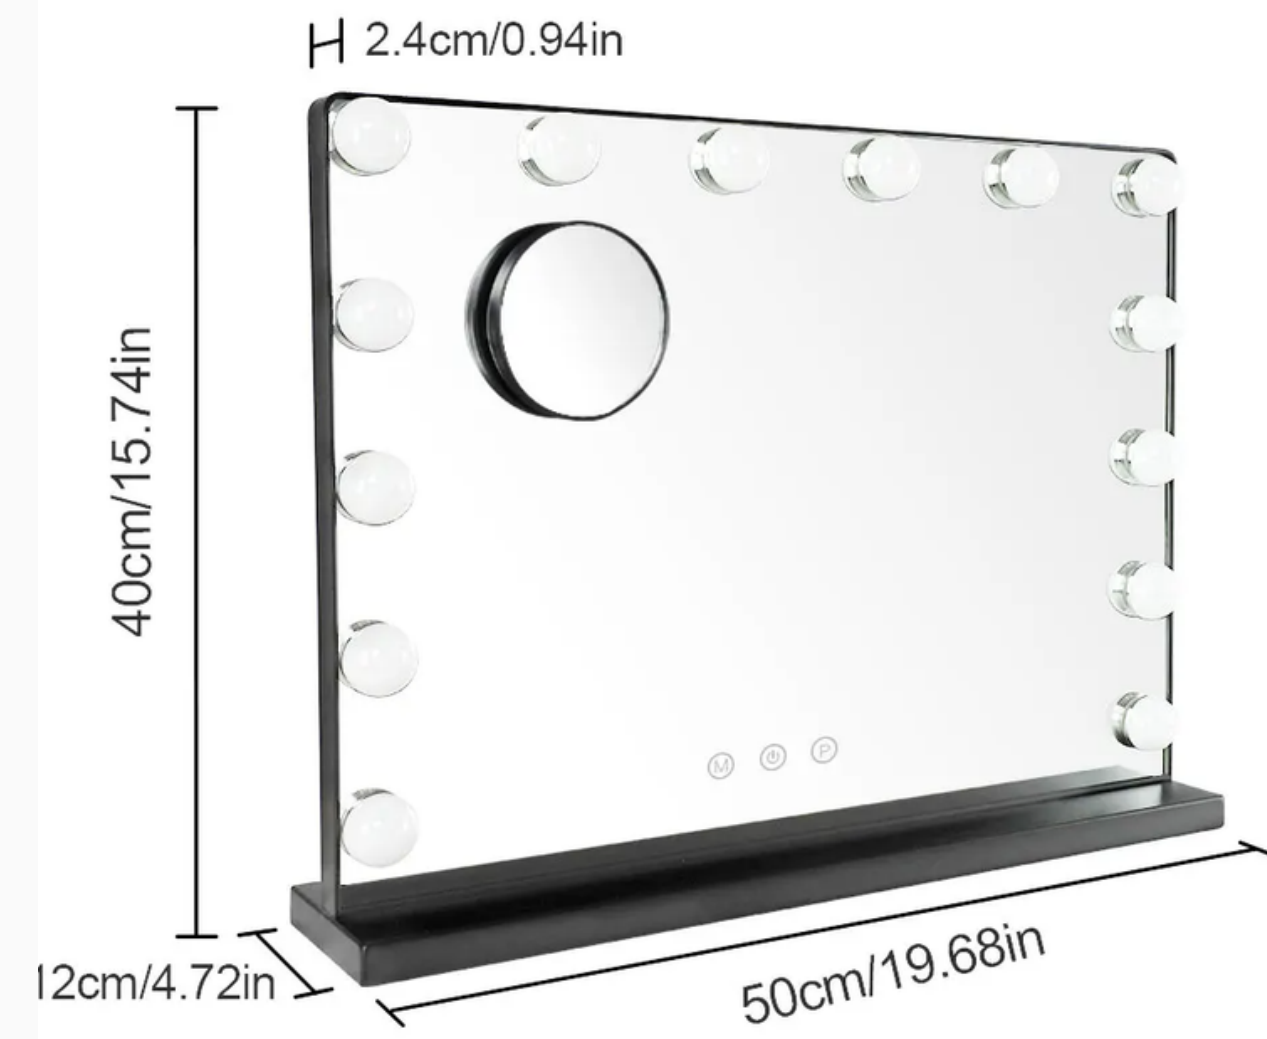

SIZE: 63"L X 16"W

MODEL 3

ROSE GOLD / WHITE

SIZE: 63"L X 22"W

55 cm / 22 inch

160 cm / 63 inch

MODEL 4

SILVER ARCHED

CLASSIC BLACK EXTRA LARGE ARCHED

SIZE: 76"L X 34"W

MODEL 8

WALNUT/ NATURAL

SIZE: 65"L X 20"W

MODEL 9

BLACK / GREEN

WITH / WITHOUT LIGHT

SIZE: 68"L X 29"W

**TABLE
&
MAKE UP
&
HAIR SALON MIRROR**

MODEL 1

BLACK HOLLYWOOD

SIZE: 40 CM X 50 CM

MODEL 2

15 / 18 LIGHTS

WITH/ WITHOUT BLUETOOTH

SIZE: 46/60 CM X 58/80 CM

MODEL 3

12 LIGHTS DIMMABLE

WHITE

SIZE: 47.5 CM X 36.5 CM