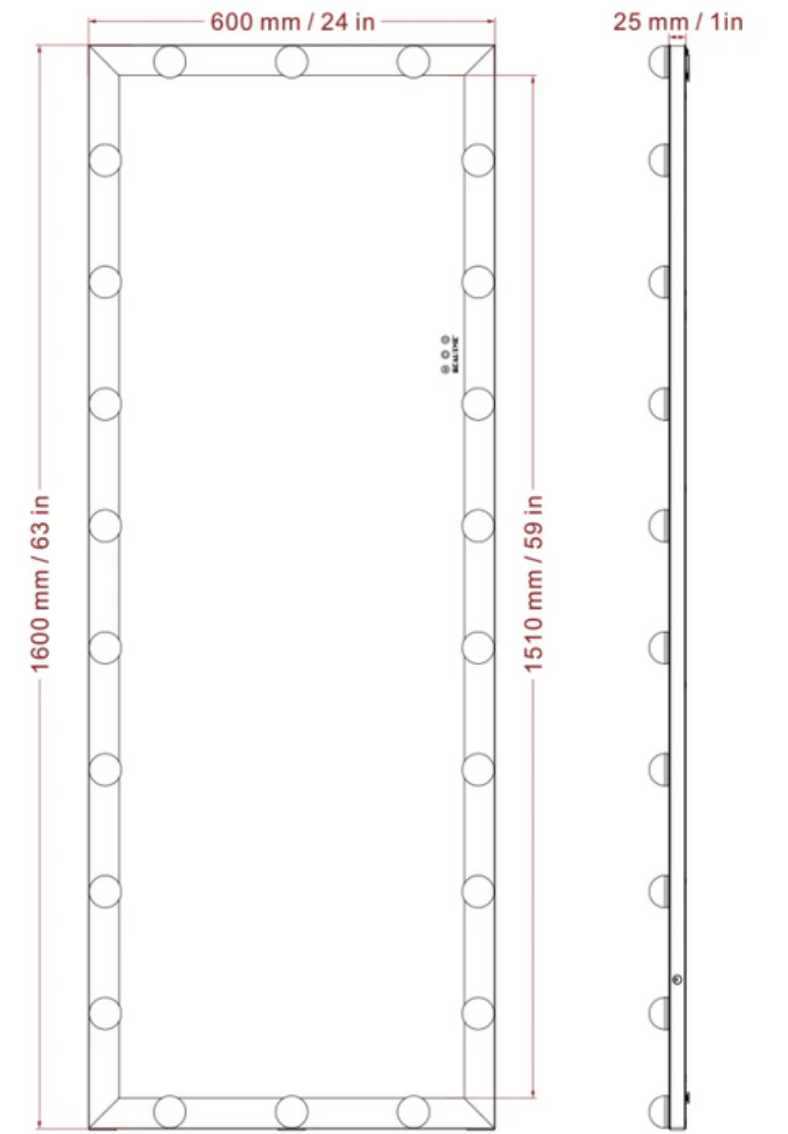

SIZE: 61 X 71 CM

FRAME COLOR: WHITE, BROWN

FLOOR MIRROR

MODEL 1

SILVER / BLACK / PINK

SIZE: 175 CM X 73 CM

MODEL 2

SILVER

SIZE: 63"L X 16"W

MODEL 3

ROSE GOLD / WHITE

SIZE: 63"L X 22"W

55 cm / 22 inch

160 cm / 63 inch

MODEL 4

SILVER ARCHED

CLASSIC BLACK EXTRA LARGE ARCHED

SIZE: 76"L X 34"W

MODEL 8

WALNUT/ NATURAL

SIZE: 65"L X 20"W

MODEL 9

BLACK / GREEN

WITH / WITHOUT LIGHT

SIZE: 46/60 CM X 58/80 CM

MODEL 3

12 LIGHTS DIMMABLE

WHITE

SIZE: 47.5 CM X 36.5 CM